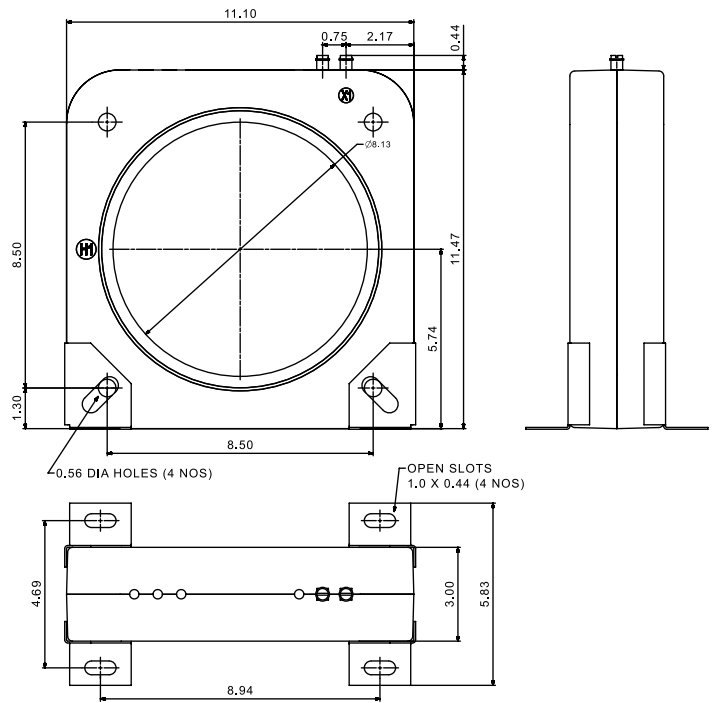

Technical Data Sheet

*Omega ANSI
Current Transformer Series*

*Omega 30
140ASHT, 140AMR*

Omega 30 - 140ASHT

*All the mentioned dimensions are in inches

Omega 30 - 140AMR

*All the mentioned dimensions are in inches

Specification

- Frequency : 50-400 Hz.
- Insulation Level : 600 Volts. 10kV BIL. full wave
- WINDOW : 8.31"
- APROXIMATE WEIGHT : 22 lbs

CONNECTIONS :

- Terminals are brass connections No. 10-32 UNF with one flat washer, lockwasher, and regular nut
- Multi-ratios available upon request
- Mounting kit (On Request)