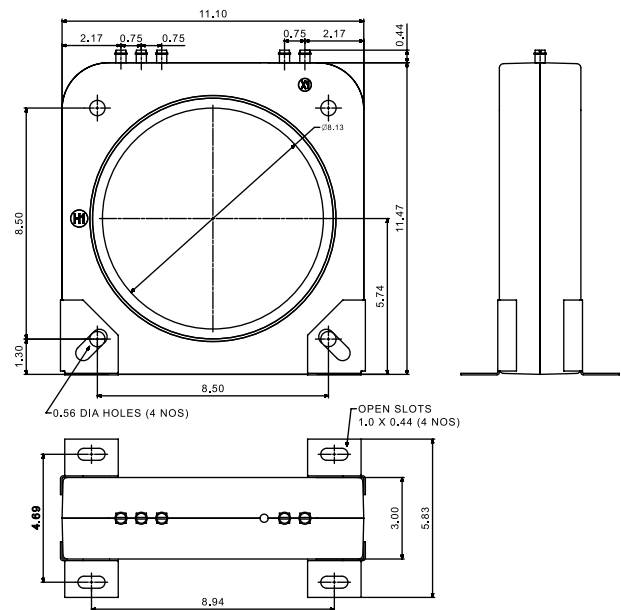

Technical Data Sheet

*Omega ANSI
Current Transformer Series*

*Omega 30
140ASHT, 140AMR*

Omega 30 - 140ASHT

*All the mentioned dimensions are in inches

Omega 30 - 140AMR

*All the mentioned dimensions are in inches

Specification

- Frequency : 50-400 Hz.
- Insulation Level : 600 Volts. 10kV BIL. full wave
- WINDOW : 8.31"
- APROXIMATE WEIGHT : 22 lbs

CONNECTIONS :

- Terminals are brass connections No. 10-32 UNF with one flat washer, lockwasher, and regular nut
- Multi-ratios available upon request
- Mounting kit (On Request)