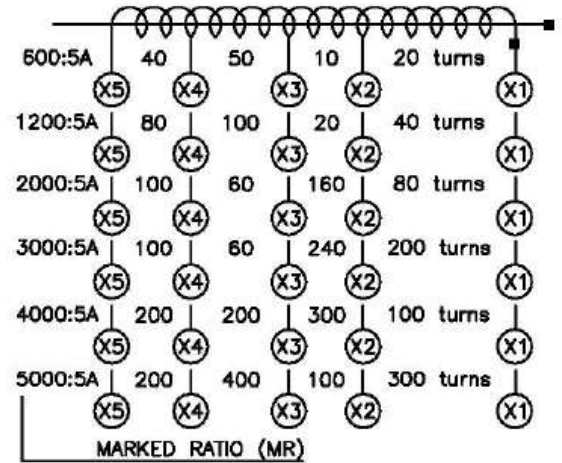

Technical Data Sheet

*Omega ANSI
Current Transformer Series*

*Omega 30
140ASHT, 140AMR*

Omega 30 - 140ASHT

*All the mentioned dimensions are in inches

Omega 30 - 140AMR

*All the mentioned dimensions are in inches

Omega 30 - 140ASHT

Current Ratio	Relay Class	ANSI METERING CLASS @ 60HZ					SECONDARY WINDING RESISTANCE (OHMS @ 75 °C)	Cont. Thermal RF	
		B0.1	B0.2	B0.5	B0.9	B1.8		@30 °C	@55 °C
50:5	-	-	-	-	-	-	0.022	2.0	2.0
100:5	-	2.4	4.8	-	-	-	0.043	2.0	2.0
200:5	C10	1.2	1.2	2.4	4.8	-	0.088	2.0	2.0
250:5	C20	1.2	1.2	2.4	2.4	4.8	0.110	2.0	2.0
300:5	C20	0.6	1.2	1.2	2.4	2.4	0.131	2.0	2.0
400:5	C20	0.3	0.3	0.6	1.2	2.4	0.150	2.0	2.0
500:5	C20	0.3	0.3	0.6	1.2	1.2	0.216	2.0	2.0
600:5	C50	0.3	0.3	0.3	0.6	1.2	0.276	2.0	2.0
800:5	C50	0.3	0.3	0.3	0.3	0.6	0.351	2.0	2.0
1000:5	C50	0.3	0.3	0.3	0.3	0.6	0.432	2.0	1.5
1200:5	C100	0.3	0.3	0.3	0.3	0.3	0.529	1.5	1.5
1500:5	C100	0.3	0.3	0.3	0.3	0.3	0.657	1.5	1.0
2000:5	C100	0.3	0.3	0.3	0.3	0.3	0.865	1.33	1.0
2500:5	C100	0.3	0.3	0.3	0.3	0.3	1.009	1.33	1.0
3000:5	C100	0.3	0.3	0.3	0.3	0.3	1.211	1.0	0.8
4000:5	C100	0.3	0.3	0.3	0.3	0.3	1.614	1.0	0.8
5000:5	C50	0.3	0.3	0.3	0.3	0.3	1.836	1.0	0.8
6000:5	C100	0.3	0.3	0.3	0.3	0.3	2.203	1.0	0.6

Specification

- Frequency : 50-400 Hz.
- Insulation Level : 600 Volts. 10kV BIL. full wave
- WINDOW : 8.31"
- APROXIMATE WEIGHT : 22 lbs

CONNECTIONS :

- Terminals are brass connections No. 10-32 UNF with one flat washer, lockwasher, and regular nut
- Multi-ratios available upon request
- Mounting kit (On Request)

Application

- Relaying & Metering

Omega 30 - 140AMR

Current Ratio	Relay class	Cont. Thermal RF	
		@30 °C	@50 °C
600:5	C50	2.0	2.0
1200:5	C100	1.5	1.5
2000:5	C100	1.33	1.0
3000:5	C100	1.0	0.8
4000:5	C100	1.0	0.8
5000:5	C50	1.0	0.8