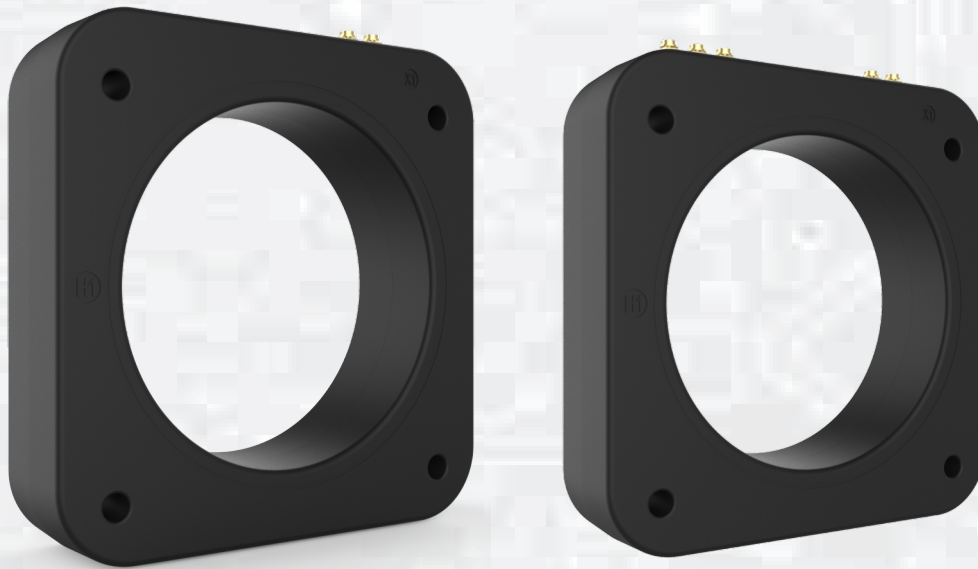

Technical Data Sheet

*Omega ANSI
Current Transformer Series*

*Omega 30
140ASHT, 140AMR*

Omega 30 - 140ASHT

*All the mentioned dimensions are in inches

Omega 30 - 140AMR

*All the mentioned dimensions are in inches

Specification

- Frequency : 50-400 Hz.
- Insulation Level : 600 Volts. 10kV BIL. full wave
- WINDOW : 8.31"
- APROXIMATE WEIGHT : 22 lbs

CONNECTIONS :

- Terminals are brass connections No. 10-32 UNF with one flat washer, lockwasher, and regular nut
- Multi-ratios available upon request
- Mounting kit (On Request)