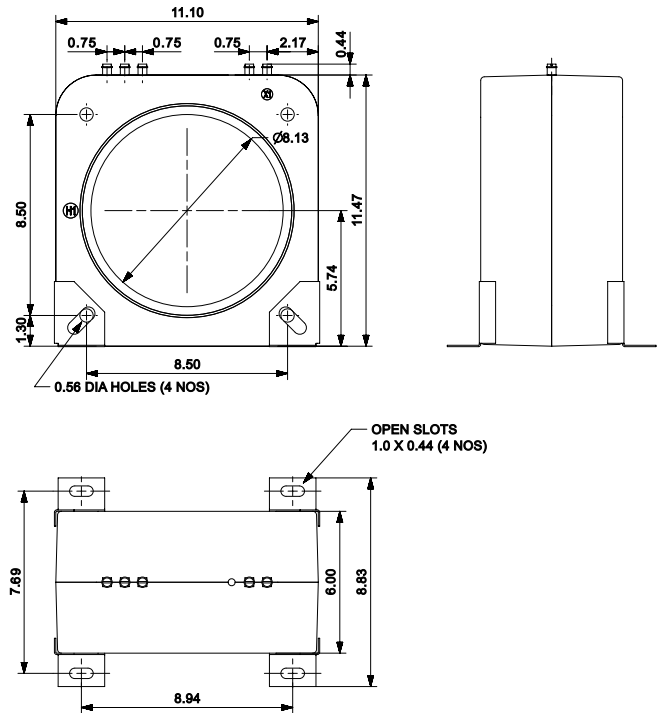

Technical Data Sheet

*Omega ANSI  
Current Transformer Series*

*Omega 30  
141ASHT, 141AMR*

**Omega 30 - 141ASHT**

\*All the mentioned dimensions are in inches

**Omega 30 - 141AMR**

\*All the mentioned dimensions are in inches