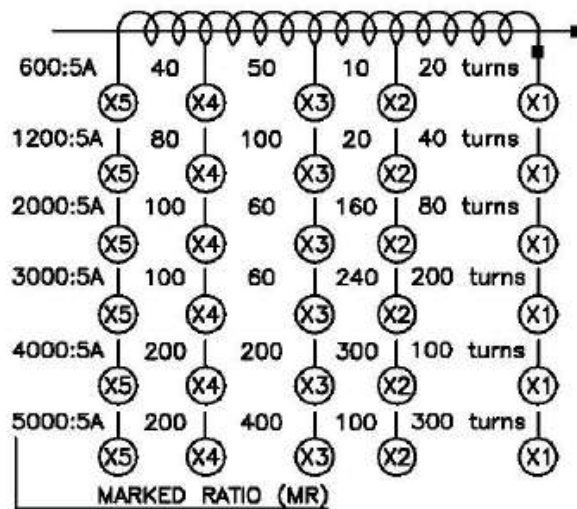

Omega 30 - 141AMR

Current Ratio	Relay class	Continuous Thermal RF	
		@30 °C	@50 °C
600:5	C100	2.0	2.0
1200:5	C200	2.0	1.5
2000:5	C400	1.33	1.0
3000:5	C400	1.5	1.33
4000:5	C400	1.0	0.8
5000:5	C200	1.0	0.8

Specification

- Frequency : 50-400 Hz.
- Insulation Level : 600 Volts. 10kV BIL. full wave
- WINDOW : 8.13"
- APROXIMATE WEIGHT : 44 lbs

CONNECTIONS :

- Terminals are brass studs No. 10-32 UNF with one flat washer, lockwasher, and regular nut

Application

- Relaying & Metering