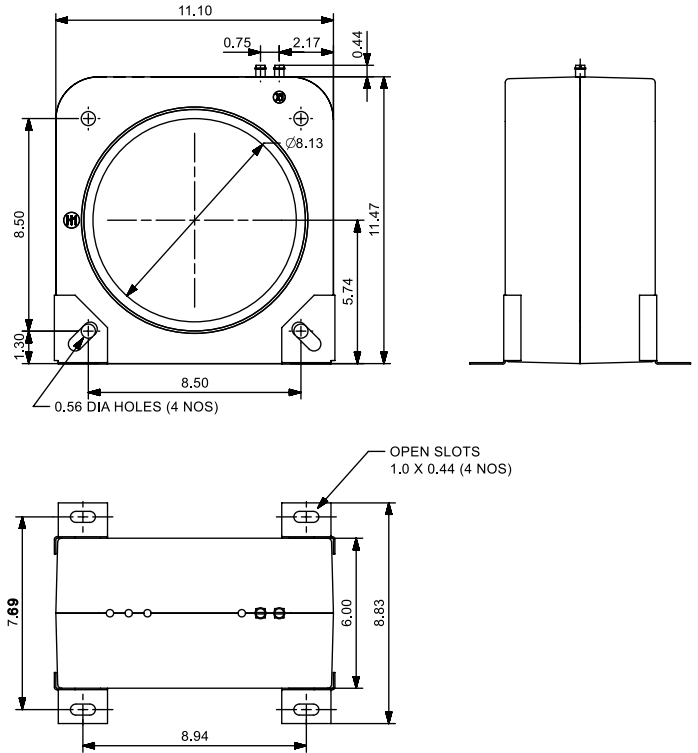

Technical Data Sheet

*Omega ANSI  
Current Transformer Series*

*Omega 30  
141ASHT, 141AMR*

**Omega 30 - 141ASHT**

\*All the mentioned dimensions are in inches

**Omega 30 - 141AMR**

\*All the mentioned dimensions are in inches