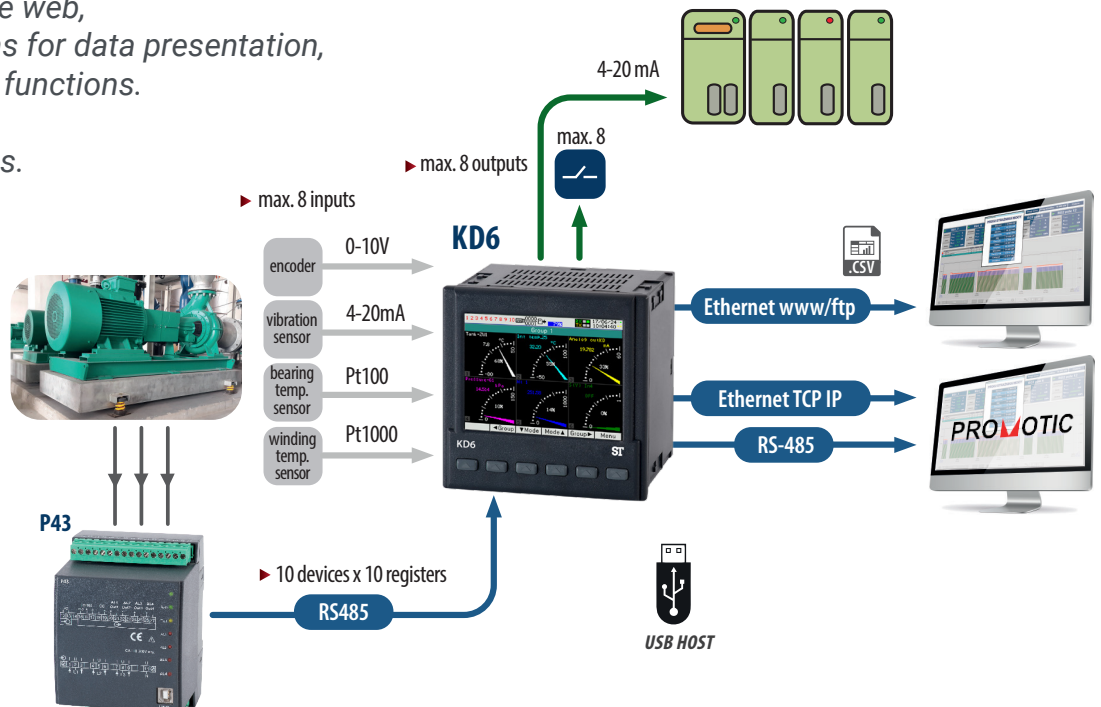

Features

- 60 logic channels,
- 8 GB of internal memory,
- Communication via RS485, Ethernet, and USB.
- Remote access via the web,
- Programmable options for data presentation,
- Built-in mathematical functions.

...and many other features.